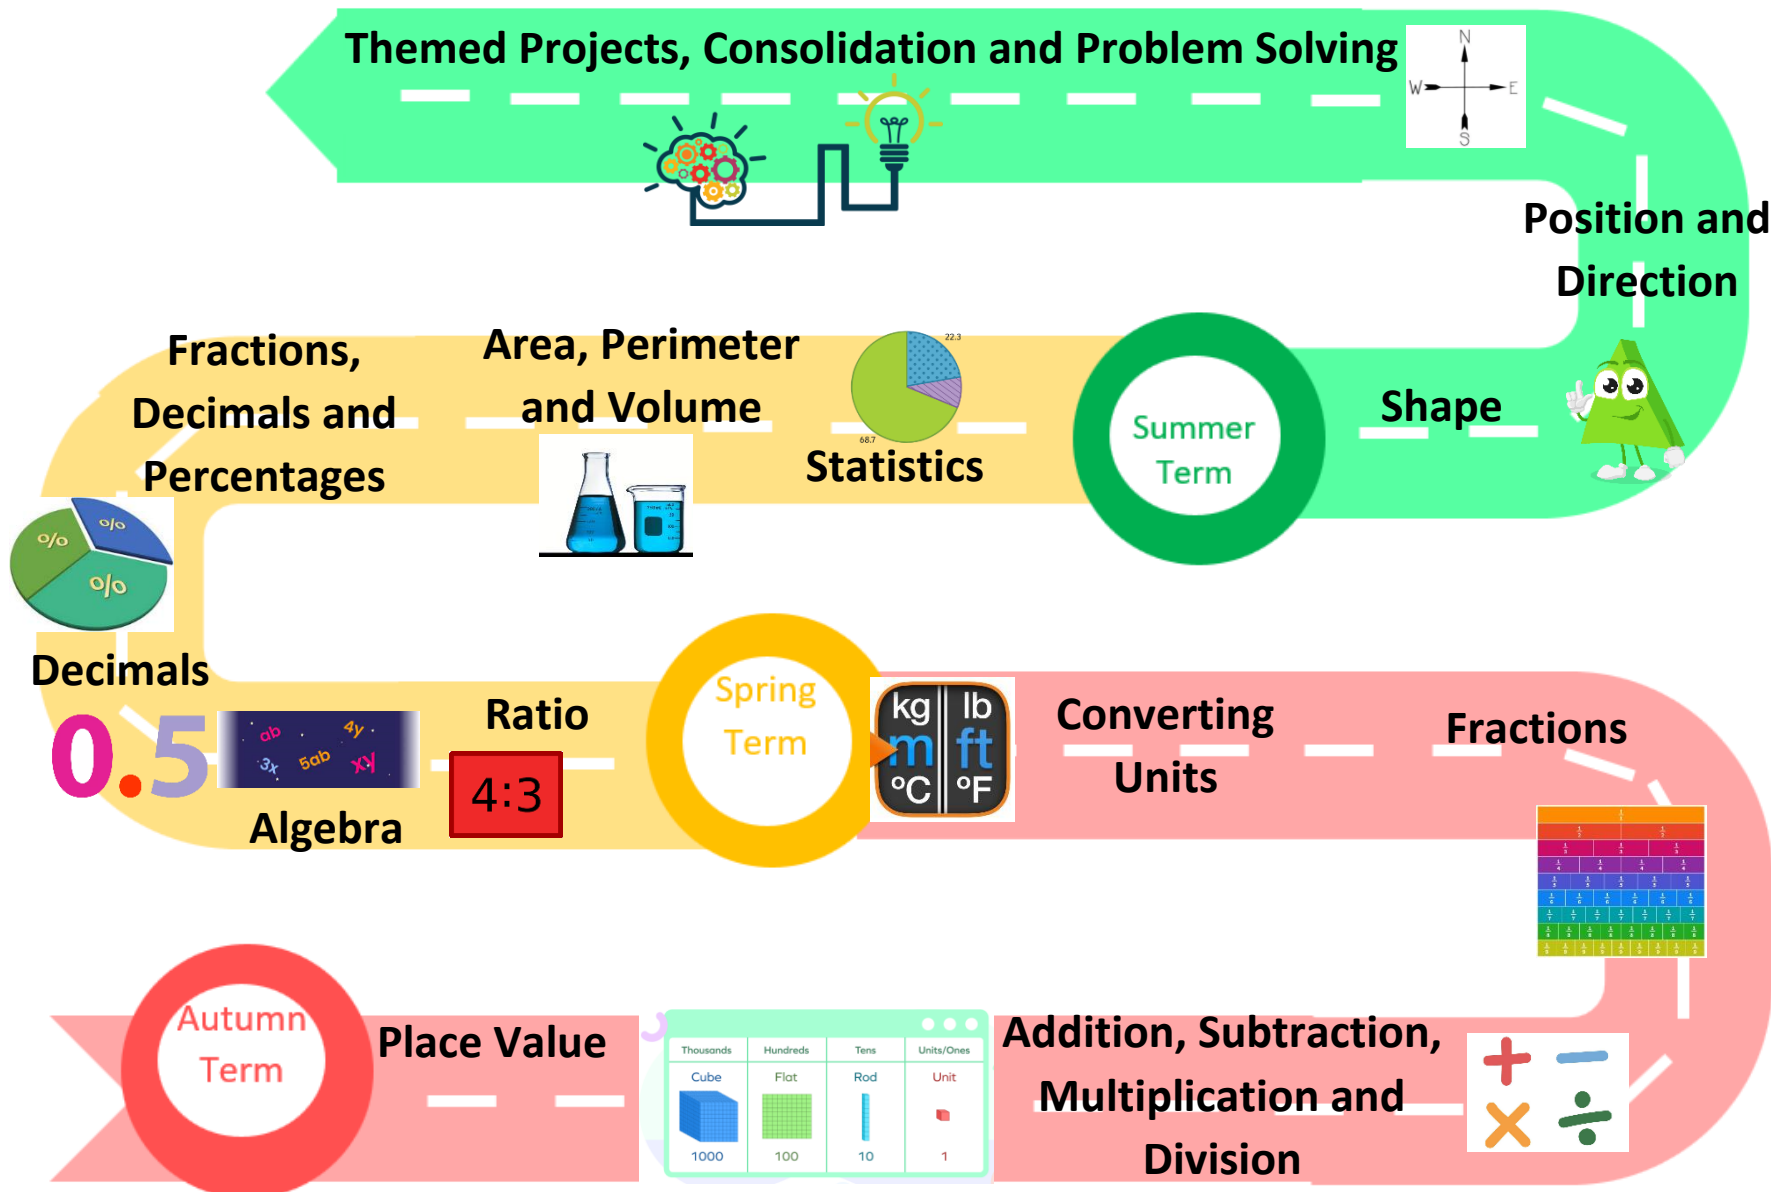

Cambian Devon School Year 6 Maths Journey – White Rose

Position and Direction

Thousands	Hundreds	Tens	Units/Ones
Cube 1000	Flat 100	Rod 10	Unit 1